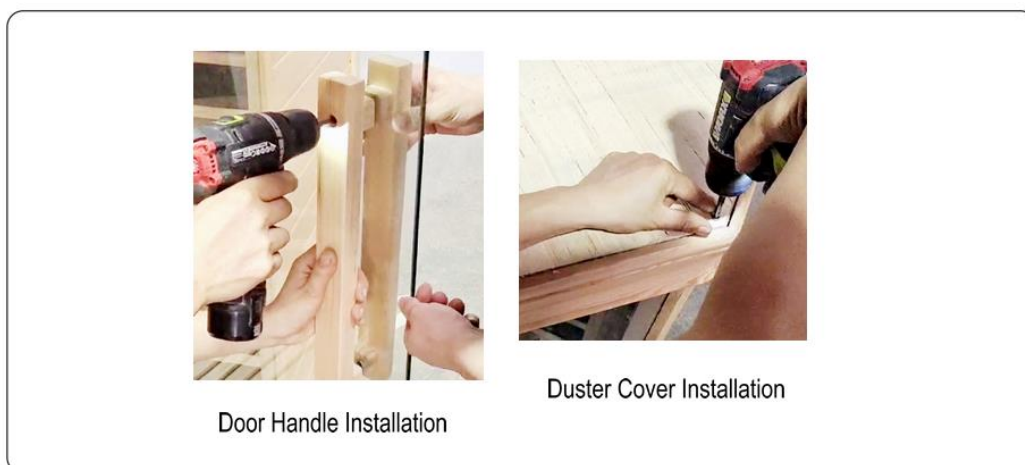

Duster Cover

1

1

LARGE WOOD BOARD ASSEMBLY

ELECTRICAL CONNECTION

HINGE,HANDLE,COVER INSTALLATION

Usage of the Product

1. We recommend that you should dress casually.
 2. Use the Product after drinking 1 or 2 cups of water or fermented drinks, which may increase the effectiveness.
 3. It is recommended to use it after turning on the power and warm it up for about 20 minutes.
- **Instrument panel operation method**