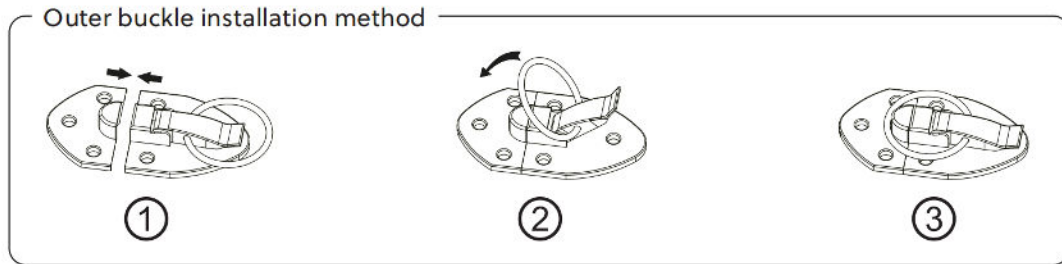

Duster Cover

1

1

LARGE WOOD BOARD ASSEMBLY

ELECTRICAL CONNECTION

HINGE,HANDLE,COVER INSTALLATION

Usage of the Product

1. We recommend that you should dress casually.
 2. Use the Product after drinking 1 or 2 cups of water or fermented drinks, which may increase the effectiveness.
 3. It is recommended to use it after turning on the power and warm it up for about 20 minutes.
- **Instrument panel operation method**