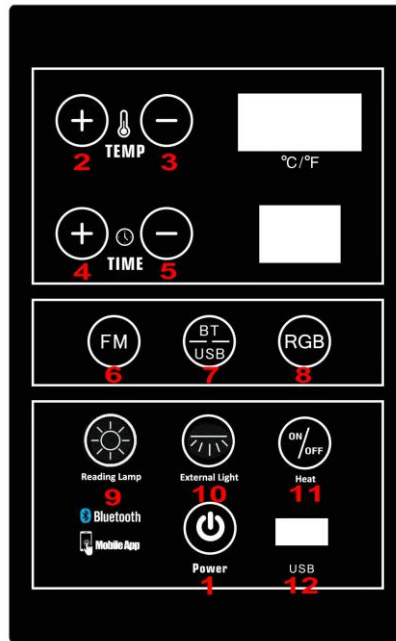

Duster Cover

1

1

LARGE WOOD BOARD ASSEMBLY

ELECTRICAL CONNECTION

HINGE,HANDLE,COVER INSTALLATION

Usage of the Product

1. We recommend that you should dress casually.
 2. Use the Product after drinking 1 or 2 cups of water or fermented drinks, which may increase the effectiveness.
 3. It is recommended to use it after turning on the power and warm it up for about 20 minutes.
- **Instrument panel operation method**