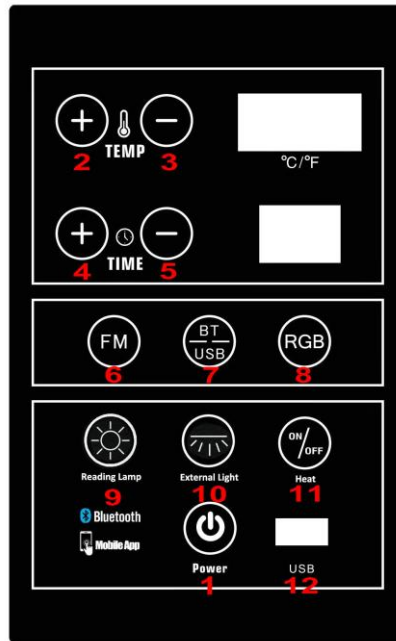

Duster Cover

LARGE WOOD BOARD ASSEMBLY

ELECTRICAL CONNECTION

HINGE,HANDLE,COVER INSTALLATION

Usage of the Product

1. We recommend that you should dress casually.
 2. Use the Product after drinking 1 or 2 cups of water or fermented drinks, which may increase the effectiveness.
 3. It is recommended to use it after turning on the power and warm it up for about 20 minutes.
- **Instrument panel operation method**