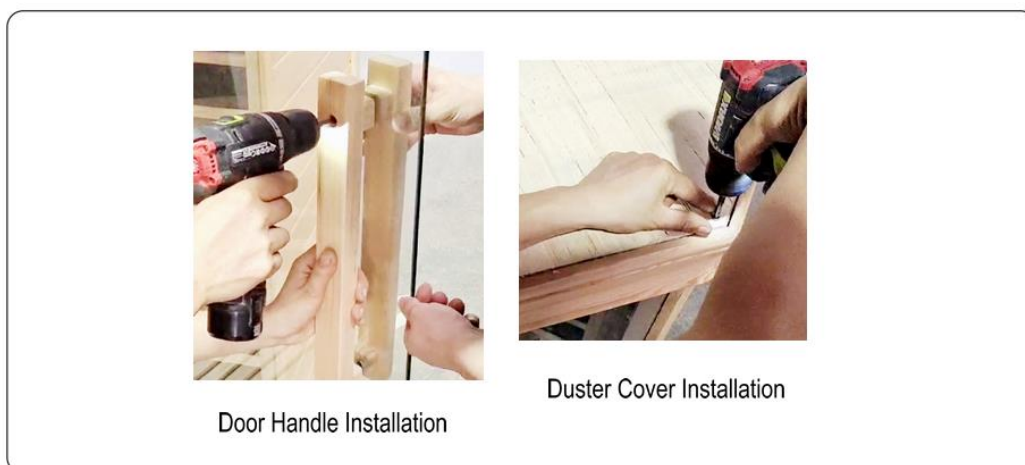

Duster Cover

LARGE WOOD BOARD ASSEMBLY

ELECTRICAL CONNECTION

HINGE,HANDLE,COVER INSTALLATION

Usage of the Product

1. We recommend that you should dress casually.
 2. Use the Product after drinking 1 or 2 cups of water or fermented drinks, which may increase the effectiveness.
 3. It is recommended to use it after turning on the power and warm it up for about 20 minutes.
- **Instrument panel operation method**