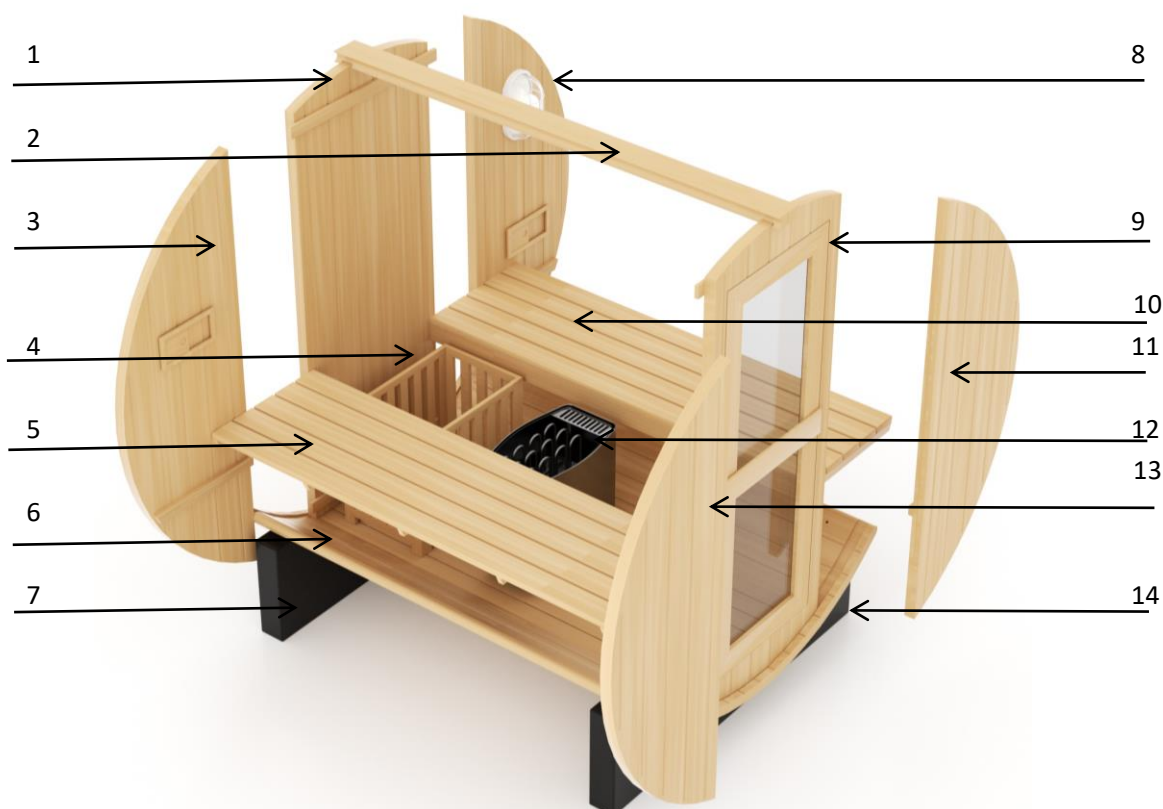

Product Data

■ Product Name: Sauna Room	■ Main Body dimension:180x180(cm)
■ Power of use: 220-240V/50-60HZ	■ Weight: 200kg
■ Heater Power: 4500W	■ Operation temperature/hour:18~99°C/0~90 minutes
■ Wood Material: Hemlock	■ CE Certificate No:CTB210421037SX
■ Heater: Sauna Stove	■ EMC Test No: CTB210423030EX